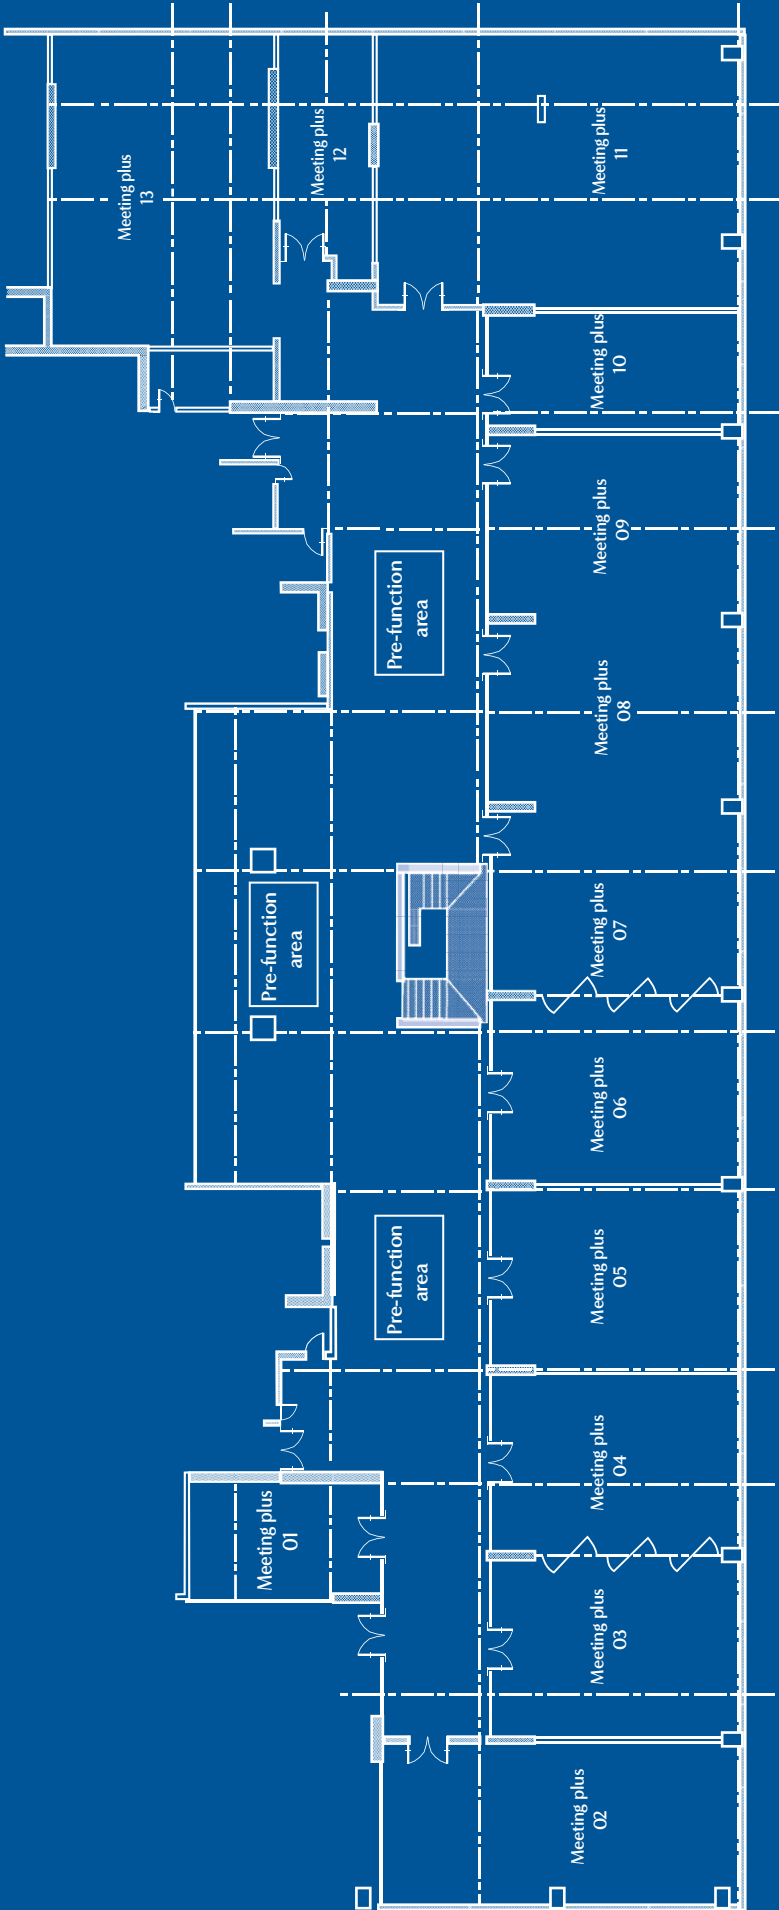

Function rooms layout

Mezzanine Floor

Ground Floor

Conference and events facilities

Banquet room	LxW= m ² – H	Boardroom	U-Shape	Classroom	Theatre	Seated	Cabaret	Cocktail
Meeting Plus 1	8 x 5 = 40m ² – 3	12	12	12	24	10	10	-
Meeting Plus 2	15 x 7 = 105m ² – 3	30	30	42	65	48	30	50
Meeting Plus 3	10 x 7 = 70m ² – 3	16	18	24	50	40	25	40
Meeting Plus 4	10 x 8 = 80m ² – 3	16	18	24	50	40	25	40
Meeting Plus 3 & 4	10 x 15 = 150m ² – 3	34	36	60	100	80	45	80
Meeting Plus 5	10 x 7.5 = 75m ² – 3	16	18	24	50	40	25	40
Meeting Plus 6	10 x 8 = 80m ² – 3	16	18	24	50	40	25	40
Meeting Plus 7	10 x 8 = 80m ² – 3	16	18	24	50	40	25	40
Meeting Plus 6 & 7	10 x 16 = 160m ² – 3	34	36	60	100	80	45	80
Meeting Plus 8 & 9	10 x 16 = 160m ² – 3	34	36	60	100	80	45	80
Meeting Plus 6, 7, 8 & 9	10 x 30 = 300m ² – 3	70	72	130	250	200	90	200
Meeting Plus 7, 8 & 9	10 x 22 = 220m ² – 3	48	54	81	150	135	75	135
Meeting Plus 10	10 x 5 = 50m ² – 3	16	17	24	30	16	10	-
Meeting Plus 11	15 x 11 = 165m ² – 3.5	36	36	81	150	88	50	100
Meeting Plus 12	9 x 4 = 36m ² – 3	16	-	12	20	10	10	-
Meeting Plus 13	13 x 9 = 117m ² – 3	30	30	42	65	48	30	65
Meeting Plus 14	10 x 8 = 80m ² – 3.2	16	18	24	50	40	25	40
Meeting Plus 15	10 x 8 = 80m ² – 3.2	16	18	24	50	40	25	40
Meeting Plus 14 & 15	10 x 16 = 160m ² – 3.2	34	36	60	100	80	45	80
Meeting Plus 16	8 x 5 = 40m ² – 3.2	10	-	-	20	10	5	-