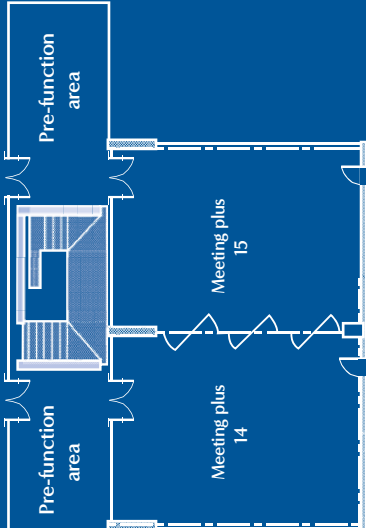

Function rooms layout

Mezzanine Floor

Ground Floor

Conference and events facilities

Banquet room	LxW= m ² – H	Boardroom	U-Shape	Classroom	Theatre	Seated	Cabaret	Cocktail
Meeting Plus 1	8 x 5 = 40m ² – 3	12	12	12	24	10	10	-
Meeting Plus 2	15 x 7 = 105m ² – 3	30	30	42	65	48	30	50
Meeting Plus 3	10 x 7 = 70m ² – 3	16	18	24	50	40	25	40
Meeting Plus 4	10 x 8 = 80m ² – 3	16	18	24	50	40	25	40
Meeting Plus 3 & 4	10 x 15 = 150m ² – 3	34	36	60	100	80	45	80
Meeting Plus 5	10 x 7.5 = 75m ² – 3	16	18	24	50	40	25	40
Meeting Plus 6	10 x 8 = 80m ² – 3	16	18	24	50	40	25	40
Meeting Plus 7	10 x 8 = 80m ² – 3	16	18	24	50	40	25	40
Meeting Plus 6 & 7	10 x 16 = 160m ² – 3	34	36	60	100	80	45	80
Meeting Plus 8 & 9	10 x 16 = 160m ² – 3	34	36	60	100	80	45	80
Meeting Plus 6, 7, 8 & 9	10 x 30 = 300m ² – 3	70	72	130	250	200	90	200
Meeting Plus 7, 8 & 9	10 x 22 = 220m ² – 3	48	54	81	150	135	75	135
Meeting Plus 10	10 x 5 = 50m ² – 3	16	17	24	30	16	10	-
Meeting Plus 11	15 x 11 = 165m ² – 3.5	36	36	81	150	88	50	100
Meeting Plus 12	9 x 4 = 36m ² – 3	16	-	12	20	10	10	-
Meeting Plus 13	13 x 9 = 117m ² – 3	30	30	42	65	48	30	65
Meeting Plus 14	10 x 8 = 80m ² – 3.2	16	18	24	50	40	25	40
Meeting Plus 15	10 x 8 = 80m ² – 3.2	16	18	24	50	40	25	40
Meeting Plus 14 & 15	10 x 16 = 160m ² – 3.2	34	36	60	100	80	45	80
Meeting Plus 16	8 x 5 = 40m ² – 3.2	10	-	-	20	10	5	-